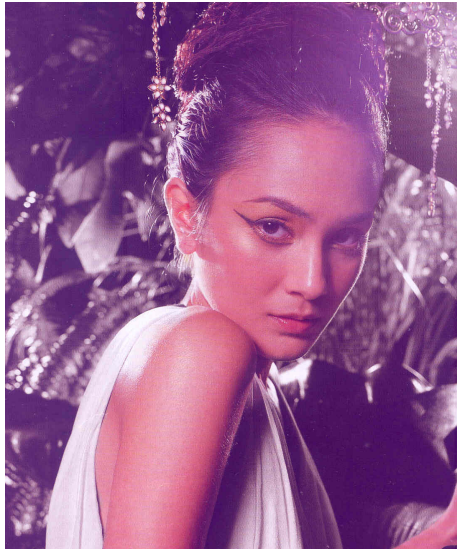

MB Callie
THE MODEL BANK

Bank House, 6 Hockley Hill, Hockley, Birmingham B18 5AA
t: 0845 166 2824 f: 0870 422 5290 m: 0795 101 1463
e: info@themodelbank.co.uk www.themodelbank.co.uk

Hair: Brown
 Eyes: Blue
 Shoe: 3

Waist: 25
 Hips: 34
 Dress: 8

Bust: 34
 Height: 5' 7
 Skills: Photographic