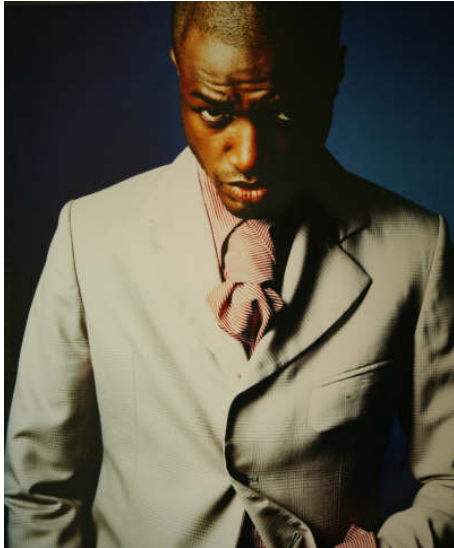

**MB** Emanuel  
THE MODEL BANK

Bank House, 6 Hockley Hill, Hockley, Birmingham B18 5AA  
t: 0845 166 2824 f: 0870 422 5290 m: 0795 101 1463  
e: [info@themodelbank.co.uk](mailto:info@themodelbank.co.uk) [www.themodelbank.co.uk](http://www.themodelbank.co.uk)

Hair: N/A  
Eyes: Brown  
Shoe: 10

Waist: 32  
Chest: 40  
Height: 6' 0

Suit: 40L  
InsL: 33