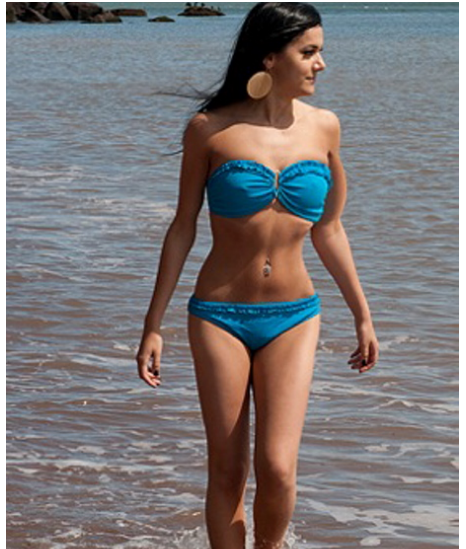

Hair:Black
Eyes:Green
Chest:34B

Waist:26
Hips: 34
Dress: 8

Shoes: 6
Height:5' 6
Skills:CW/Phot

MB
THE MODEL BANK